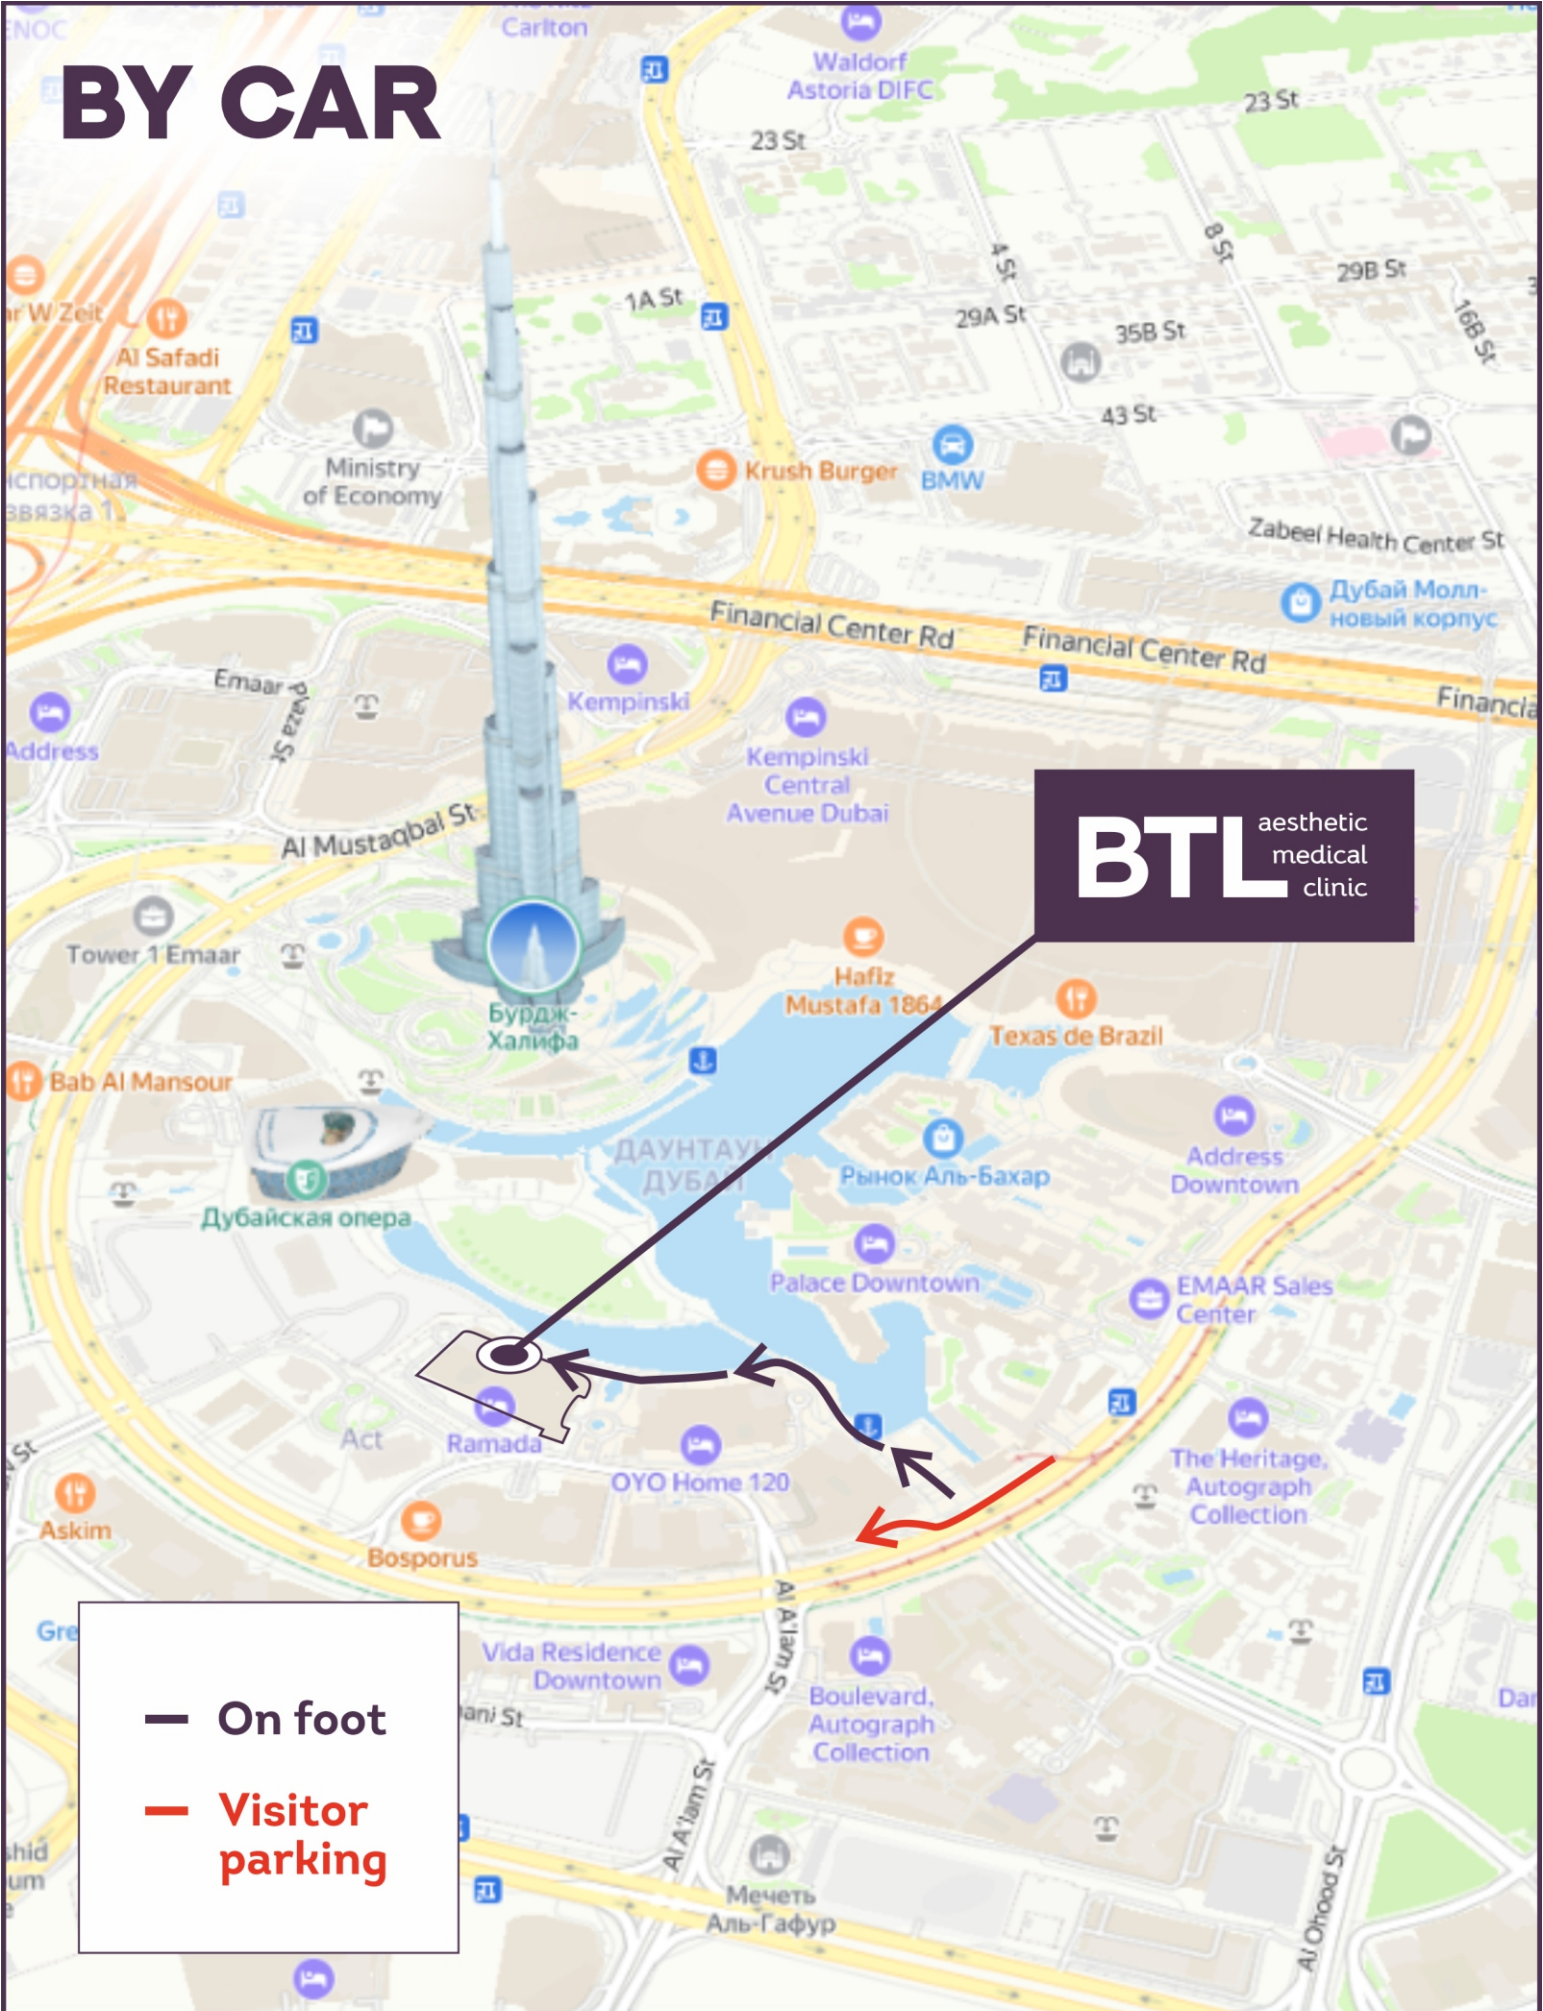

# MAPS & DIRECTIONS

**BTL** aesthetic  
medical  
clinic

**BTL** aesthetic  
medical  
clinic

 The Residences Tower 1, Downtown Dubai  
 @btl.clinic.dubai  +971 52 701 9665

 04 512 0100

[btlclinic.ae](https://btlclinic.ae)

# BY CAR

**BTL** aesthetic medical clinic

— On foot  
— Visitor parking

# BY CAR

1. Drive into the parking
2. Follow to the Lift 1

3. Go up in the Lift 1
4. Go along the lake

Wings of Mexico

Fouquet's Dubai